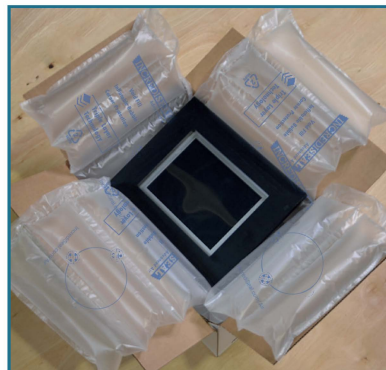

INCREDISEAL™

Advanced Air

AF380 Advanced Air System

Fast, light weight, cost saving packing and protection

- Versatile system produces multiple dunnage types to meet all your void fill and protection needs.
- Compact 16" L x 24" W x 14" H foot print creates an efficient, organized workspace.
- Variable speed and pressure controls adapt to your work flow & packing requirements.
- Max. sealing speed: 90 ft. / minute

**Protection
& Wrapping**

BUBBLE WRAP

15" x 12" x 1500'

**Dunnage
Void Fill**

LARGE PILLOW

12" x 4" x 2300'

**Corners
& Bracing**

HYBRID PILLOW