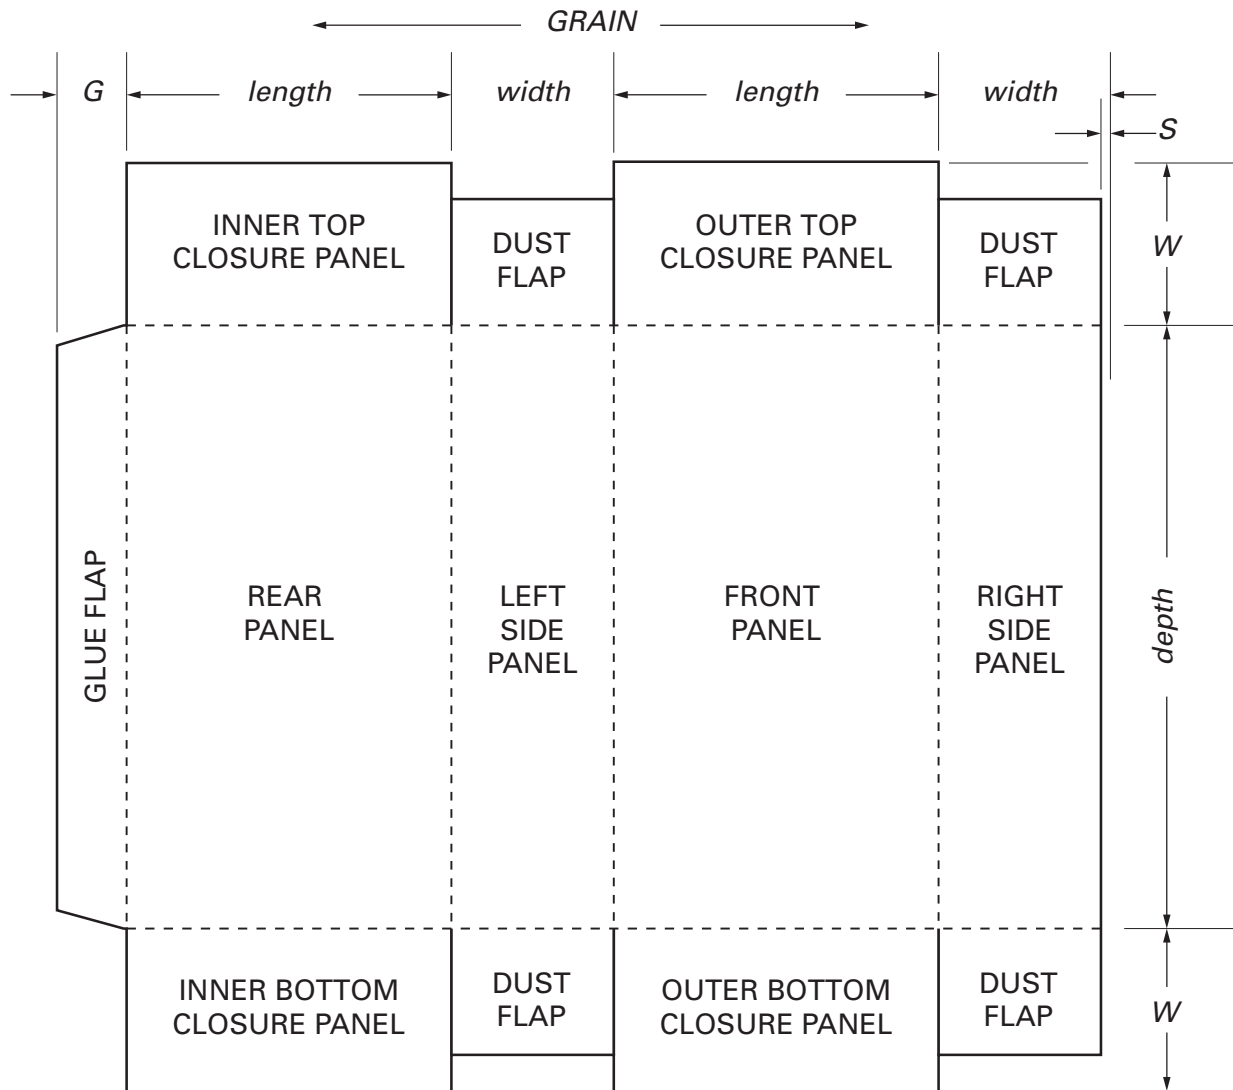

FULL OVERLAP SEAL END (FOSE)

Flat Carton View

Finished Carton

CARTON LAYOUT & UNIVERSAL PACKAGING LOGO
© 2005 UNIVERSAL PACKAGING.