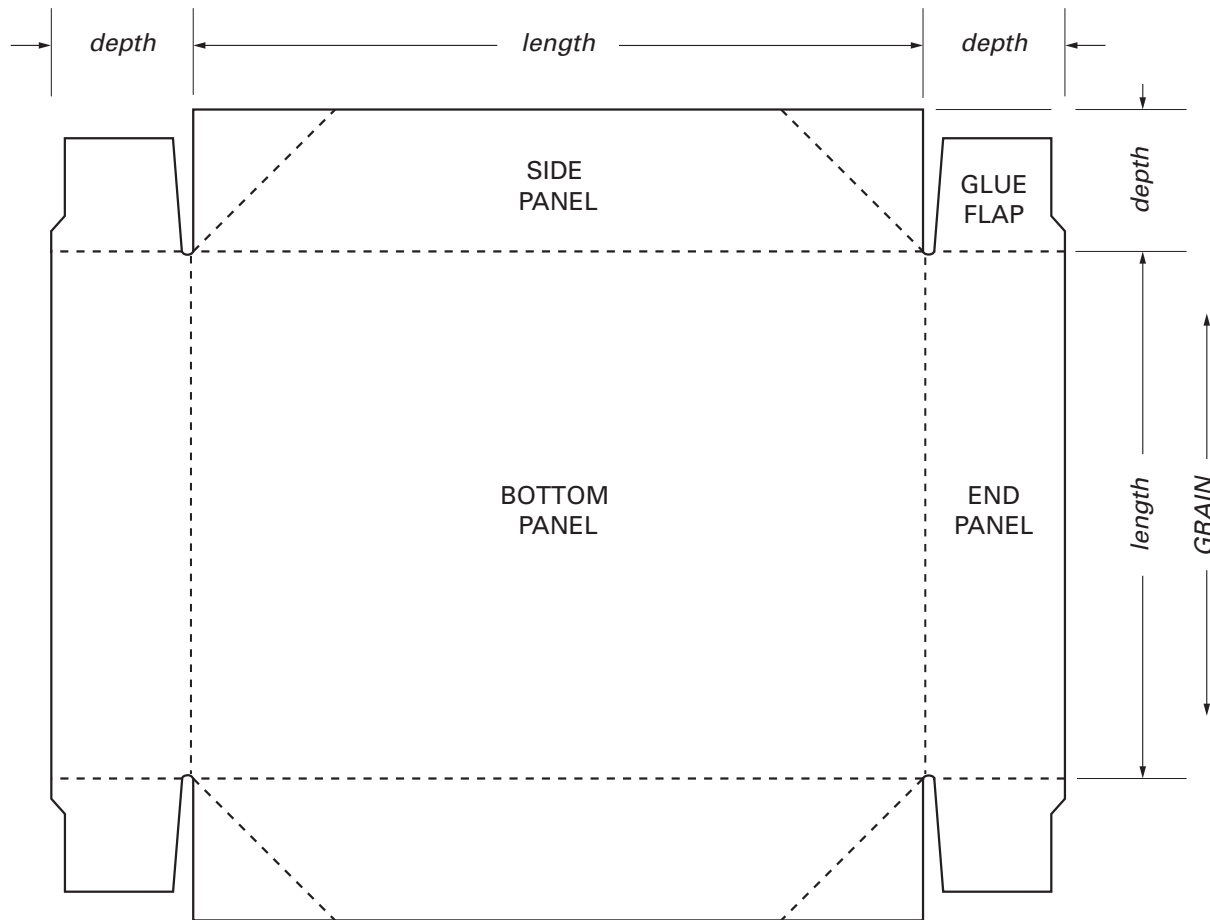

FOUR CORNER BEER TRAY

Flat Carton View

Finished Carton

CARTON LAYOUT & UNIVERSAL PACKAGING LOGO
© 2005 UNIVERSAL PACKAGING.